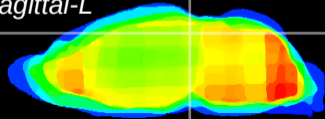

Coronal

Sagittal-R

Sagittal-L

ViBrism: CX16396
Horizontal

SC