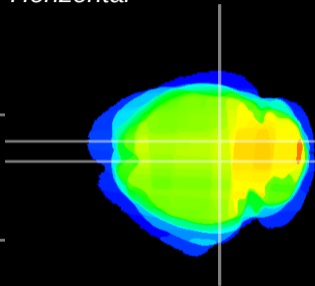

Coronal

Sagittal-R

Sagittal-L

ViBrism: CX16396
Horizontal

SC