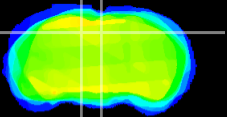

Coronal

Sagittal-R

Sagittal-L

ViBrism: CX16396
Horizontal

SC