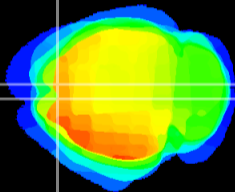

*Coronal*

*Sagittal-R*

*Sagittal-L*

ViBrism: CX16397  
*Horizontal*

Cx motor