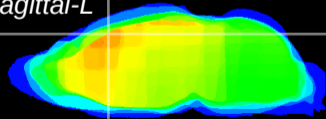

*Coronal*

*Sagittal-R*

*Sagittal-L*

ViBrism: CX16397  
*Horizontal*

Cx motor