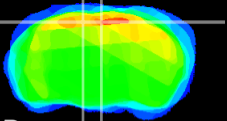

Coronal

Sagittal-R

Sagittal-L

ViBrism: CX16398
Horizontal

RS