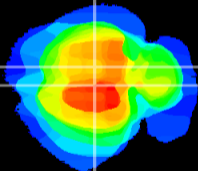

Coronal

Sagittal-R

Sagittal-L

ViBrism: CX16398
Horizontal

RS