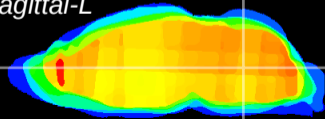

Coronal

Sagittal-R

Sagittal-L

ViBrism: CX16402
Horizontal

MVe