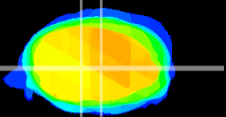

Coronal

Sagittal-R

Sagittal-L

ViBrism: CX16402
Horizontal

MVe