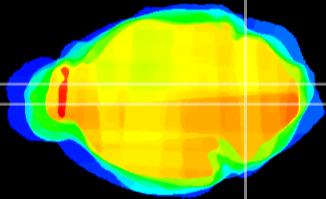

Coronal

Sagittal-R

Sagittal-L

ViBrism: CX16402
Horizontal

MVe