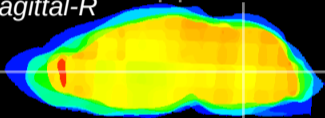

Coronal

Sagittal-R

Sagittal-L

ViBrism: CX16402
Horizontal

MVe