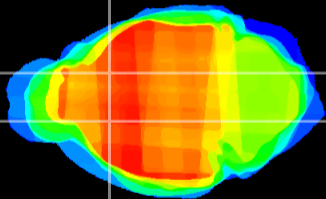

Coronal

Sagittal-R

Sagittal-L

ViBrisM: CX16404
Horizontal

CPU medial