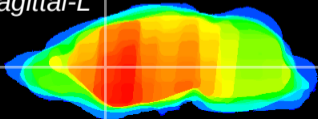

Coronal

Sagittal-R

Sagittal-L

ViBrisM: CX16404
Horizontal

CPU medial