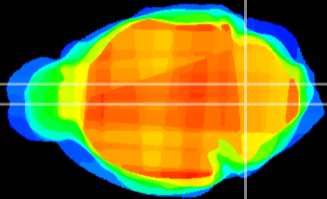

*Coronal*

*Sagittal-R*

*Sagittal-L*

ViBriSM: CX16406  
*Horizontal*

MVe