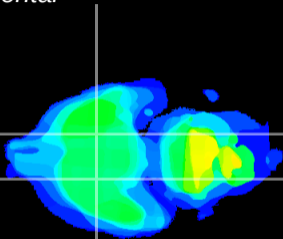

Coronal

Sagittal-R

Sagittal-L

ViBrism: CX16409
Horizontal

S0