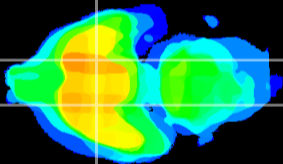

Coronal

Sagittal-R

Sagittal-L

ViBrism: CX16411
Horizontal

S0