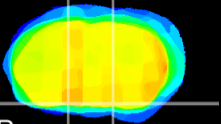

Coronal

Sagittal-R

Sagittal-L

ViBrism: CX16411
Horizontal

S0