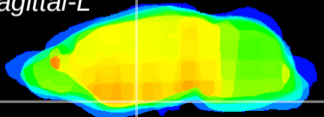

Coronal

Sagittal-R

Sagittal-L

ViBrism: CX16411
Horizontal

S0