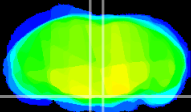

Coronal

Sagittal-R

Sagittal-L

ViBrism: CX16414
Horizontal

Pn