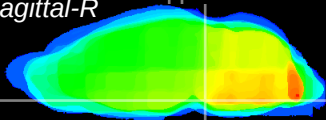

Coronal

Sagittal-R

Sagittal-L

ViBrism: CX16414
Horizontal

Pn