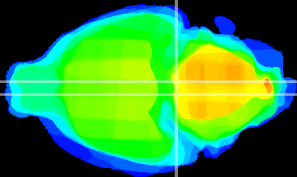

Coronal

Sagittal-R

Sagittal-L

ViBrism: CX16414
Horizontal

Pn