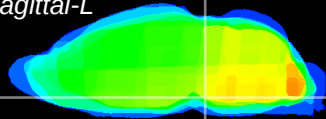

Coronal

Sagittal-R

Sagittal-L

ViBrism: CX16414
Horizontal

Pn