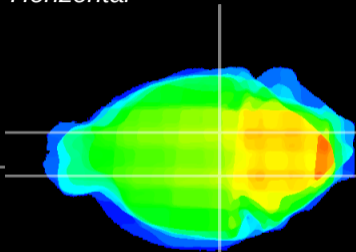

Coronal

Sagittal-R

Sagittal-L

ViBrism: CX16414
Horizontal

SN