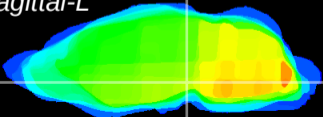

Coronal

Sagittal-R

Sagittal-L

ViBrism: CX16414
Horizontal

SN