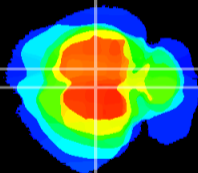

Coronal

Sagittal-R

Sagittal-L

ViBrism: CX16422  
Horizontal

RS