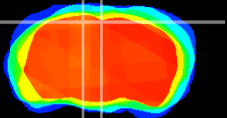

Coronal

Sagittal-R

Sagittal-L

ViBrism: CX16422  
Horizontal

RS