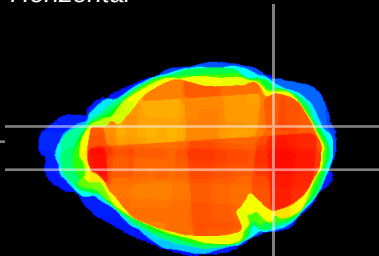

Coronal

Sagittal-R

Sagittal-L

ViBrism: CX16425
Horizontal

Cb nucleus