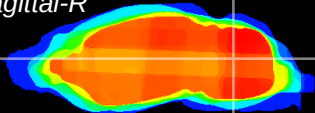

Coronal

Sagittal-R

Sagittal-L

ViBrism: CX16425
Horizontal

Cb nucleus