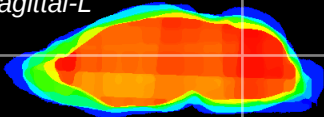

Coronal

Sagittal-R

Sagittal-L

ViBrism: CX16425
Horizontal

Cb nucleus