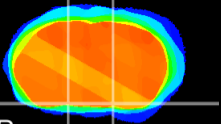

Coronal

Sagittal-R

Sagittal-L

ViBrism: CX16425
Horizontal

S0