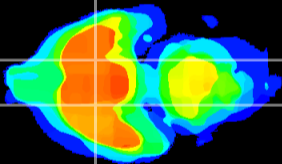

Coronal

Sagittal-R

Sagittal-L

ViBrism: CX16425
Horizontal

S0