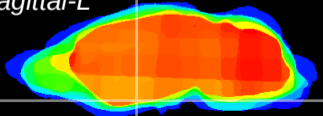

Coronal

Sagittal-R

Sagittal-L

ViBrism: CX16425
Horizontal

S0