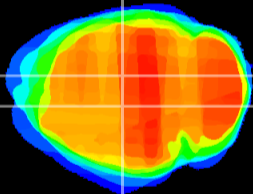

Coronal

Sagittal-R

Sagittal-L

ViBrism: CX16427
Horizontal

DG