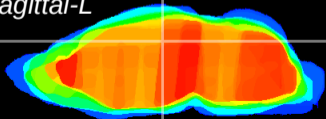

Coronal

Sagittal-R

Sagittal-L

ViBrism: CX16427
Horizontal

DG