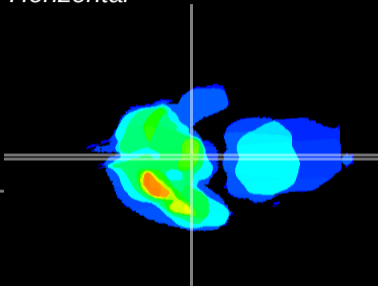

Coronal

Sagittal-R

Sagittal-L

ViBrism: CX16427
Horizontal

ME