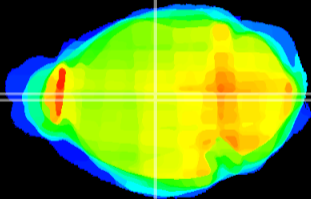

Coronal

Sagittal-R

Sagittal-L

ViBrism: CX16429
Horizontal

MD