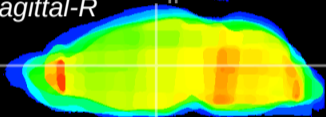

Coronal

Sagittal-R

Sagittal-L

ViBrism: CX16429
Horizontal

MD