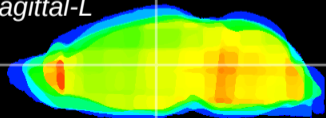

Coronal

Sagittal-R

Sagittal-L

ViBrism: CX16429
Horizontal

MD