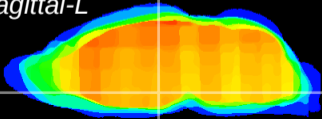

Coronal

Sagittal-R

Sagittal-L

ViBrism: CX16436
Horizontal

DM