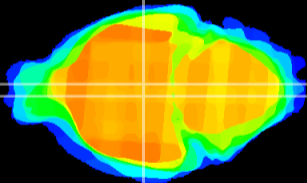

Coronal

Sagittal-R

Sagittal-L

ViBrism: CX16436
Horizontal

DM