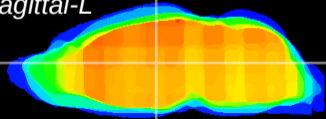

Coronal

Sagittal-R

Sagittal-L

ViBrism: CX16436
Horizontal

MD