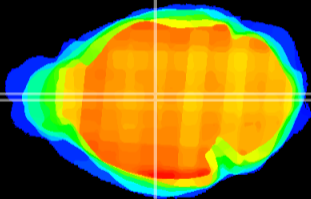

Coronal

Sagittal-R

Sagittal-L

ViBrism: CX16436
Horizontal

MD