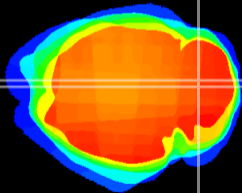

Coronal

Sagittal-R

Sagittal-L

ViBrism: CX16440
Horizontal

Cb vermis