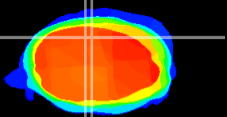

Coronal

Sagittal-R

Sagittal-L

ViBrism: CX16440
Horizontal

Cb vermis