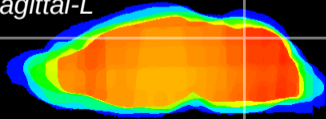

Coronal

Sagittal-R

Sagittal-L

ViBrism: CX16440
Horizontal

Cb vermis