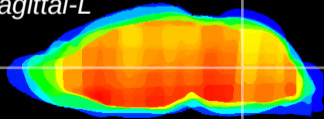

*Coronal*

*Sagittal-R*

*Sagittal-L*

ViBrism: CX16445  
*Horizontal*

MVe