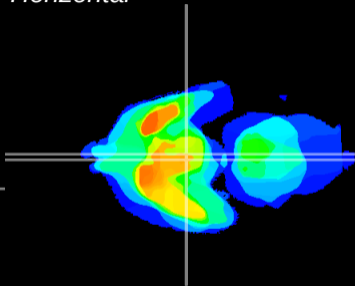

Coronal

Sagittal-R

Sagittal-L

ViBrism: CX16447
Horizontal

Arc