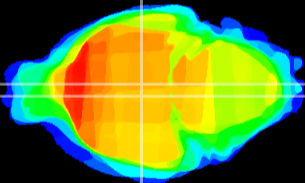

Coronal

Sagittal-R

Sagittal-L

ViBrism: CX16447
Horizontal

DM