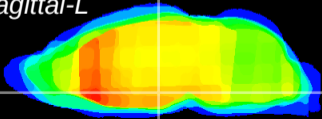

Coronal

Sagittal-R

Sagittal-L

ViBrism: CX16447
Horizontal

DM