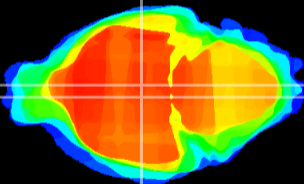

Coronal

Sagittal-R

Sagittal-L

ViBrism: CX16456
Horizontal

DM