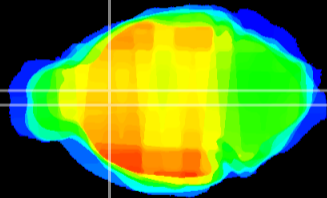

Coronal

Sagittal-R

Sagittal-L

ViBrism: CX16458
Horizontal

LS