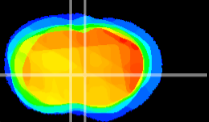

Coronal

Sagittal-R

Sagittal-L

ViBrism: CX16458
Horizontal

LS