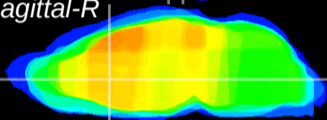

Coronal

Sagittal-R

Sagittal-L

ViBrism: CX16458
Horizontal

LS