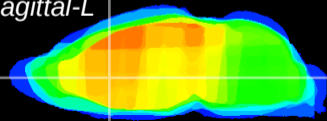

Coronal

Sagittal-R

Sagittal-L

ViBrism: CX16458
Horizontal

LS