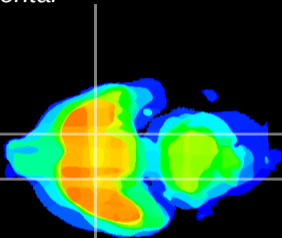

Coronal

Sagittal-R

Sagittal-L

ViBrism: CX16466
Horizontal

S0