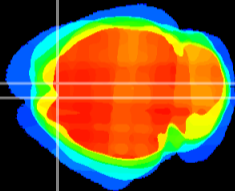

Coronal

Sagittal-R

Sagittal-L

ViBrism: CX16468
Horizontal

Cx motor