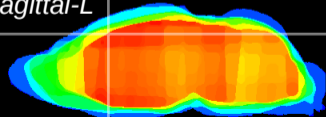

Coronal

Sagittal-R

Sagittal-L

ViBrism: CX16468
Horizontal

Cx motor