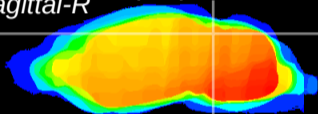

Coronal

Sagittal-R

Sagittal-L

ViBriSM: CX16473
Horizontal

IC