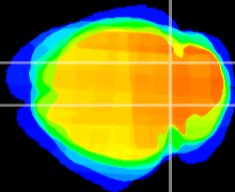

Coronal

Sagittal-R

Sagittal-L

ViBriSM: CX16473
Horizontal

IC