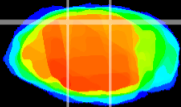

Coronal

Sagittal-R

Sagittal-L

ViBriSM: CX16473
Horizontal

IC