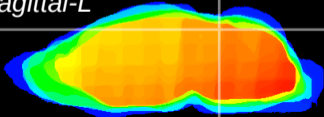

Coronal

Sagittal-R

Sagittal-L

ViBriSM: CX16473
Horizontal

IC