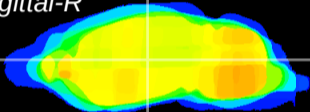

Coronal

Sagittal-R

Sagittal-L

ViBrism: CX16479
Horizontal

VPM/VPL