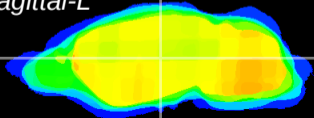

Coronal

Sagittal-R

Sagittal-L

ViBrism: CX16479
Horizontal

VPM/VPL