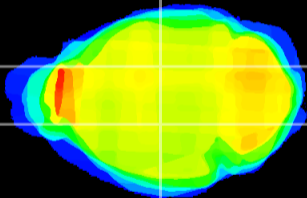

Coronal

Sagittal-R

Sagittal-L

ViBrism: CX16479
Horizontal

VPM/VPL