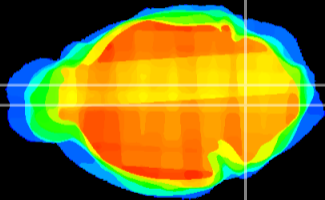

Coronal

Sagittal-R

Sagittal-L

ViBrism: CX16485
Horizontal

MVe