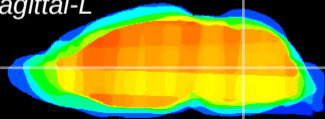

Coronal

Sagittal-R

Sagittal-L

ViBrism: CX16485
Horizontal

MVe