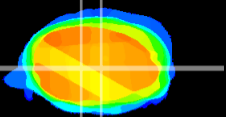

Coronal

Sagittal-R

Sagittal-L

ViBrism: CX16485
Horizontal

MVe