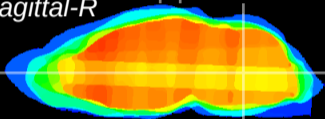

Coronal

Sagittal-R

Sagittal-L

ViBrism: CX16485
Horizontal

MVe