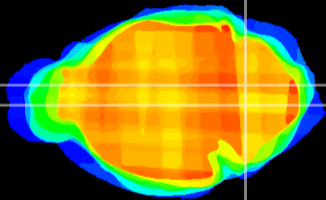

Coronal

Sagittal-R

Sagittal-L

ViBrism: CX16496
Horizontal

MVe