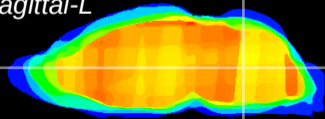

Coronal

Sagittal-R

Sagittal-L

ViBrism: CX16496
Horizontal

MVe