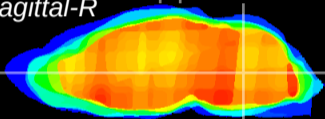

Coronal

Sagittal-R

Sagittal-L

ViBrism: CX16496
Horizontal

MVe