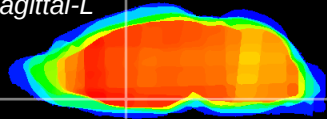

Coronal

Sagittal-R

Sagittal-L

ViBrism: CX16497
Horizontal

MPA