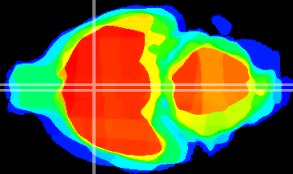

Coronal

Sagittal-R

Sagittal-L

ViBrism: CX16497
Horizontal

MPA