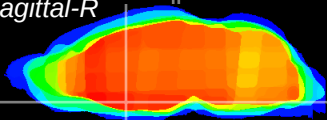

Coronal

Sagittal-R

Sagittal-L

ViBrism: CX16497
Horizontal

MPA