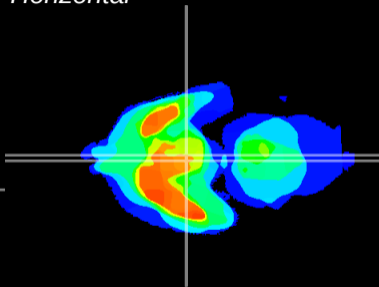

Coronal

Sagittal-R

Sagittal-L

ViBrism: CX16500
Horizontal

Arc