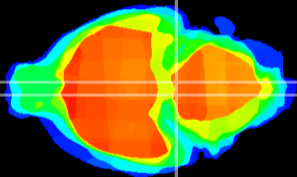

Coronal

Sagittal-R

Sagittal-L

ViBrism: CX16503
Horizontal

Pn