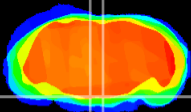

Coronal

Sagittal-R

Sagittal-L

ViBrism: CX16503
Horizontal

Pn