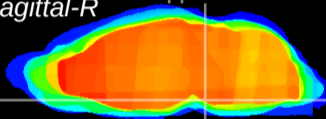

Coronal

Sagittal-R

Sagittal-L

ViBrism: CX16503
Horizontal

Pn