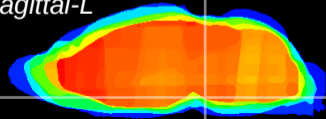

Coronal

Sagittal-R

Sagittal-L

ViBrism: CX16503
Horizontal

Pn