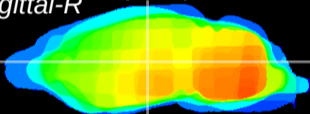

*Coronal*

*Sagittal-R*

*Sagittal-L*

ViBrism: CX16512  
*Horizontal*

VPM/VPL