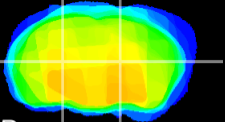

*Coronal*

*Sagittal-R*

*Sagittal-L*

ViBrism: CX16512  
*Horizontal*

VPM/VPL