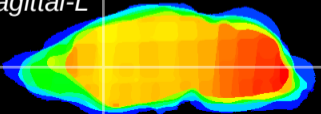

Coronal

Sagittal-R

Sagittal-L

ViBriSM: CX16516  
Horizontal

CPU medial