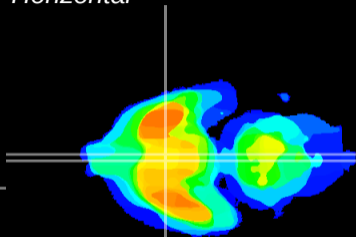

Coronal

Sagittal-R

Sagittal-L

ViBrism: CX16516
Horizontal

SCN