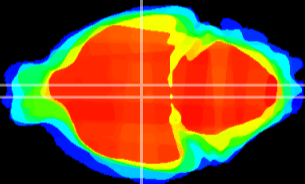

Coronal

Sagittal-R

Sagittal-L

ViBrism: CX16517
Horizontal

DM