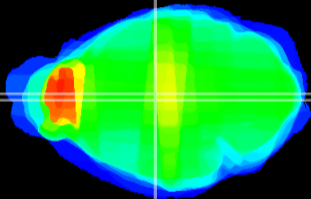

Coronal

Sagittal-R

Sagittal-L

ViBrism: CX16520
Horizontal

MD