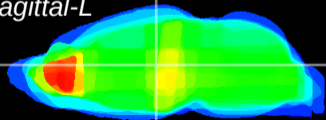

Coronal

Sagittal-R

Sagittal-L

ViBrism: CX16520
Horizontal

MD