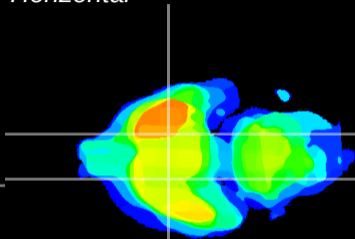

*Coronal*

*Sagittal-R*

*Sagittal-L*

ViBriSm: CX16534  
*Horizontal*

S0