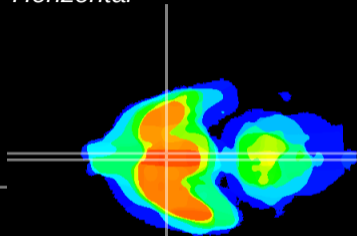

Coronal

Sagittal-R

Sagittal-L

ViBris: CX16543
Horizontal

SCN