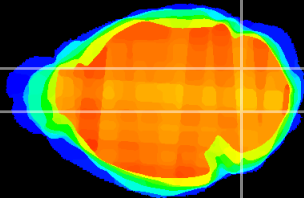

*Coronal*

*Sagittal-R*

*Sagittal-L*

ViBrism: CX16544  
*Horizontal*

Cb nucleus