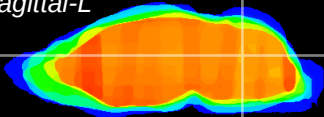

*Coronal*

*Sagittal-R*

*Sagittal-L*

ViBrism: CX16544  
*Horizontal*

Cb nucleus