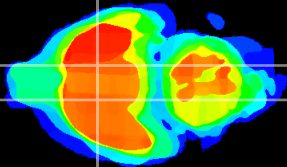

Coronal

Sagittal-R

Sagittal-L

ViBrisM: CX16544
Horizontal

LH