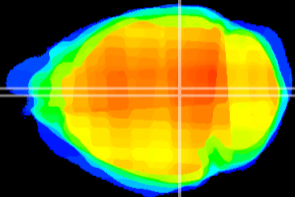

Coronal

Sagittal-R

Sagittal-L

ViBrism: CX16546
Horizontal

PAG