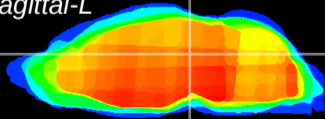

Coronal

Sagittal-R

Sagittal-L

ViBrism: CX16546
Horizontal

PAG