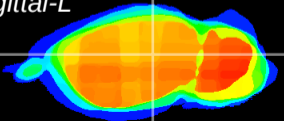

Coronal

Sagittal-R

Sagittal-L

ViBrism: CX16547
Horizontal

LG