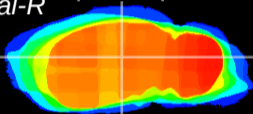

Coronal

Sagittal-R

Sagittal-L

ViBrism: CX16547
Horizontal

LG