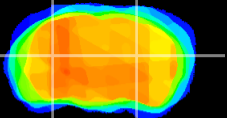

Coronal

Sagittal-R

Sagittal-L

ViBrism: CX16547
Horizontal

LG