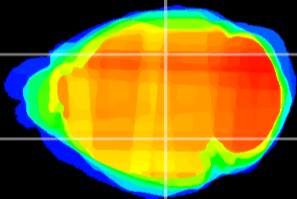

Coronal

Sagittal-R

Sagittal-L

ViBrism: CX16547
Horizontal

LG