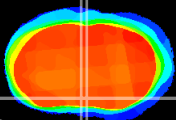

Coronal

Sagittal-R

Sagittal-L

ViBrism: CX16552
Horizontal

MPA