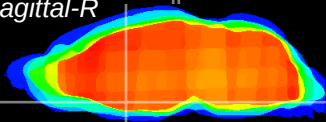

Coronal

Sagittal-R

Sagittal-L

ViBrism: CX16552
Horizontal

MPA