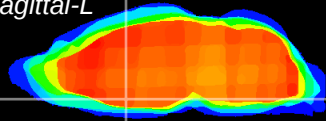

Coronal

Sagittal-R

Sagittal-L

ViBrism: CX16552
Horizontal

MPA