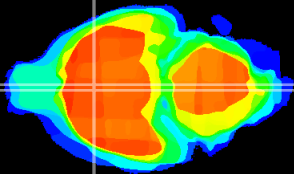

Coronal

Sagittal-R

Sagittal-L

ViBrism: CX16552
Horizontal

MPA