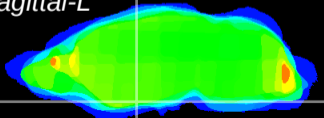

Coronal

Sagittal-R

Sagittal-L

ViBrism: CX16559
Horizontal

S0