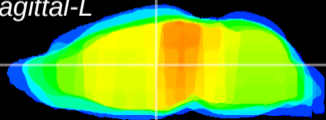

Coronal

Sagittal-R

Sagittal-L

ViBrism: CX16562
Horizontal

MD