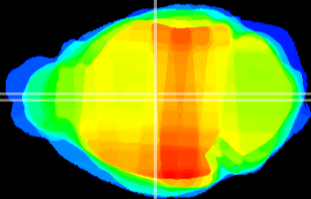

Coronal

Sagittal-R

Sagittal-L

ViBrism: CX16562
Horizontal

MD