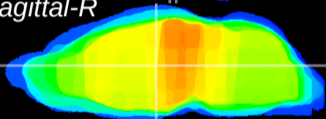

Coronal

Sagittal-R

Sagittal-L

ViBrism: CX16562
Horizontal

MD