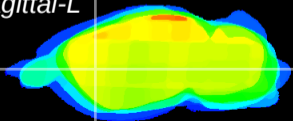

*Coronal*

*Sagittal-R*

*Sagittal-L*

ViBrism: CX16565  
*Horizontal*

CPU lateral