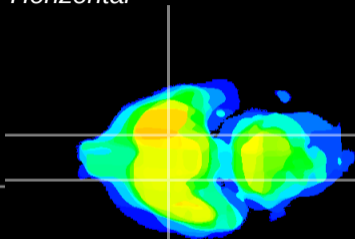

Coronal

Sagittal-R

Sagittal-L

ViBrism: CX16567
Horizontal

S0