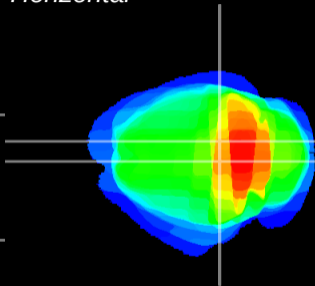

Coronal

Sagittal-R

Sagittal-L

ViBrism: CX16568
Horizontal

SC