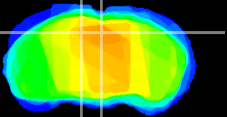

Coronal

Sagittal-R

Sagittal-L

ViBrism: CX16568
Horizontal

SC